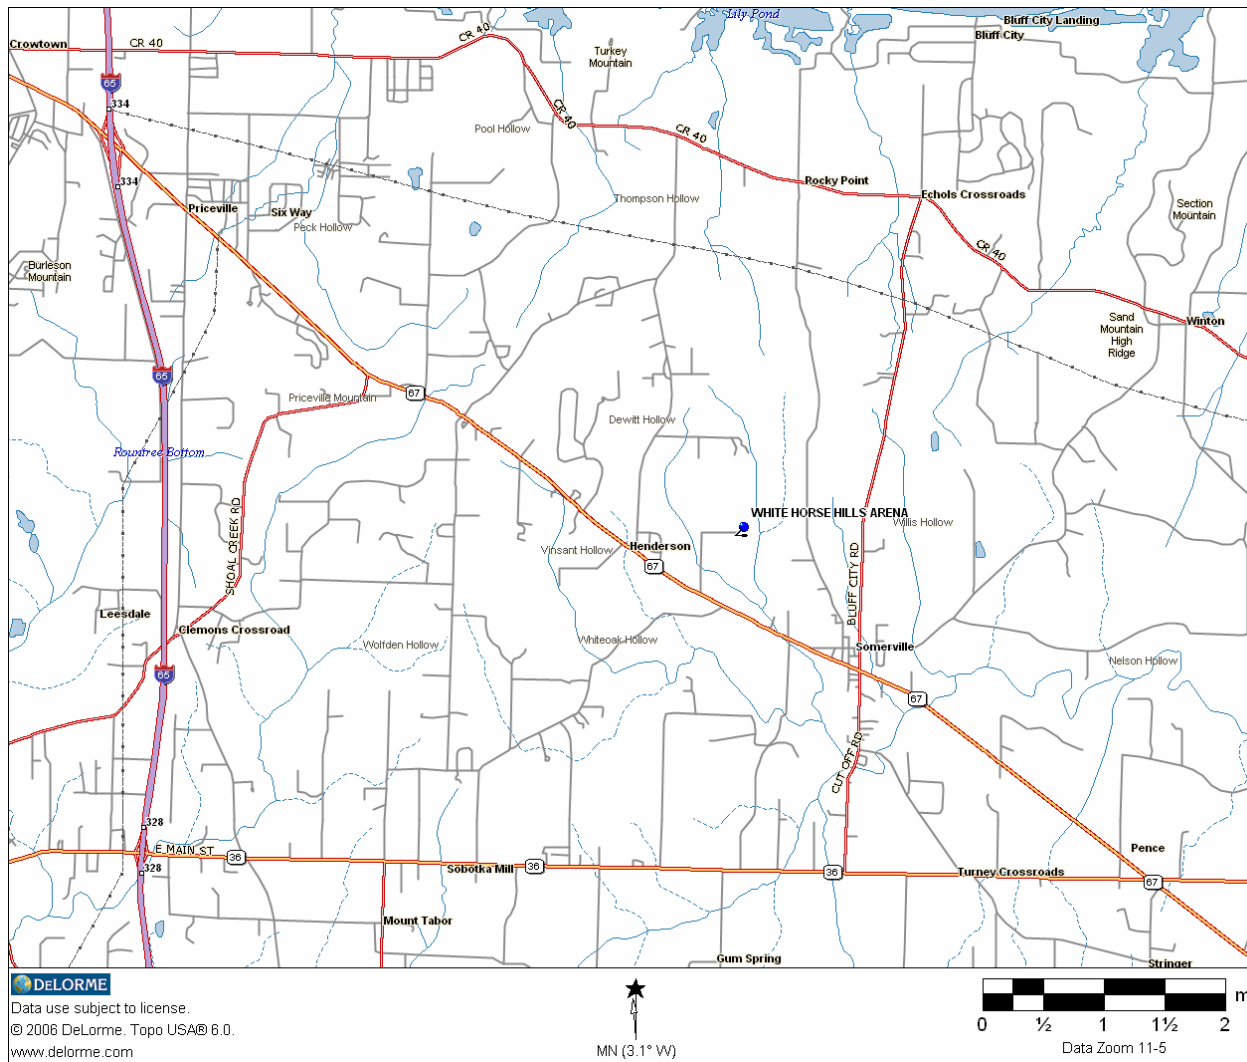

Clinic Location - White Horse Hills Arena

Hoof Trimming
For Horse Owners 101
a one-day clinic

Clinic Location:

White Horse Hills Arena
399 Turtle Creek Rd
Somerville, AL 38449

From I-65:

Take Exit 334 (Priceville), turn E on Hwy 67.
Turn L on Turtle Creek Rd
(Across from Carriage House Antiques)
At the end of Turtle Creek Rd
Turn R into arena drive, arena is right by the road.

From Huntsville:

Head S on Hwy 231/Memorial Parkway
Cross the Tennessee River
Turn R onto Hwy 36 at the Wavaho gas station.
Turn R onto Hwy 67 (first four-way stop)
Turn R on Turtle Creek Rd
(Across from Carriage House Antiques)
At the end of Turtle Creek Rd
Turn R into arena drive, arena is right by the road.

Google map at <http://goo.gl/maps/e8Upo>